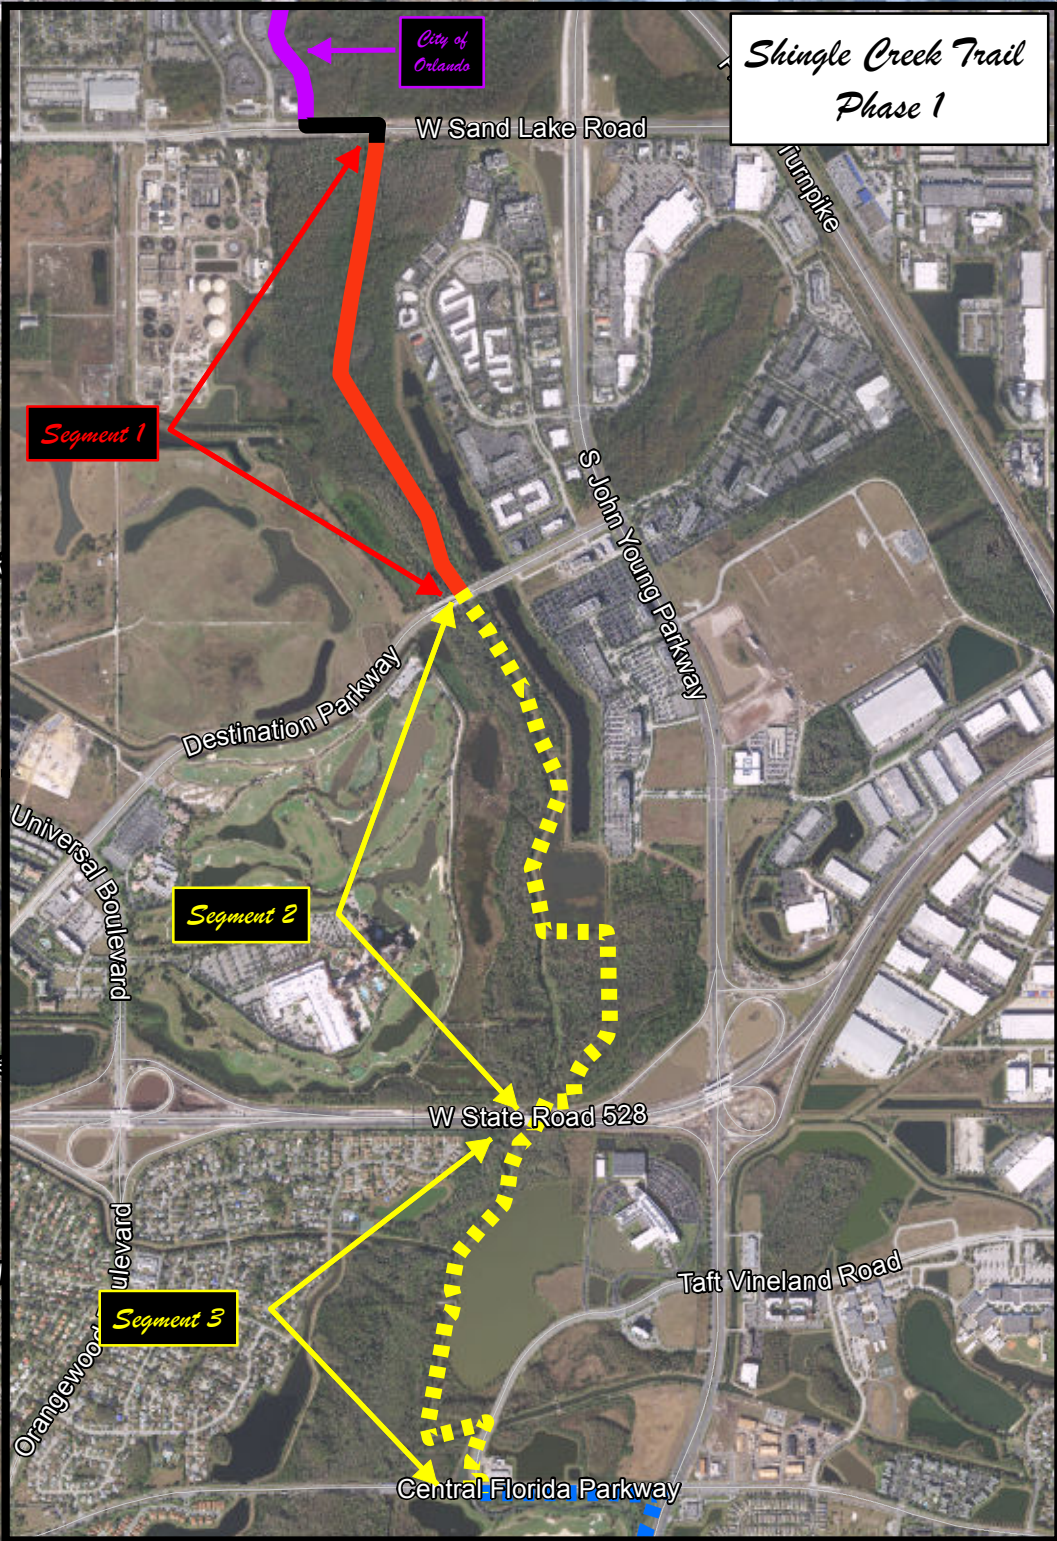

Shingle Creek Trail (Orange County)

Trail By Orange County

- Phase 1 Segment 1
- - - Phase 1 Segment 2 and 3
- - - Phase 2
- - - Phase 3

Trail By Others

- - - Shingle Creek (Kissimmee)
- Shingle Creek (Orlando)
- FDOT

- Major Streets
- County Boundary
- + City of Orlando

Facts and Figures

PHASE	MILES	FROM	TO
1, Segment 1	1	Sand Lake Road	Destination Parkway
1, Segment 2	1.15	Destination Parkway	SR 528
1, Segment 3	0.98	SR 528	Taft Vineland Road
2	2.74	Taft Vineland Road	Town Loop Boulevard
3	2.03	Town Loop Boulevard	Osceola County Line

Orlando

*Shingle Creek Trail
Phase 1*

ORANGE COUNTY

OSCEOLA COUNTY