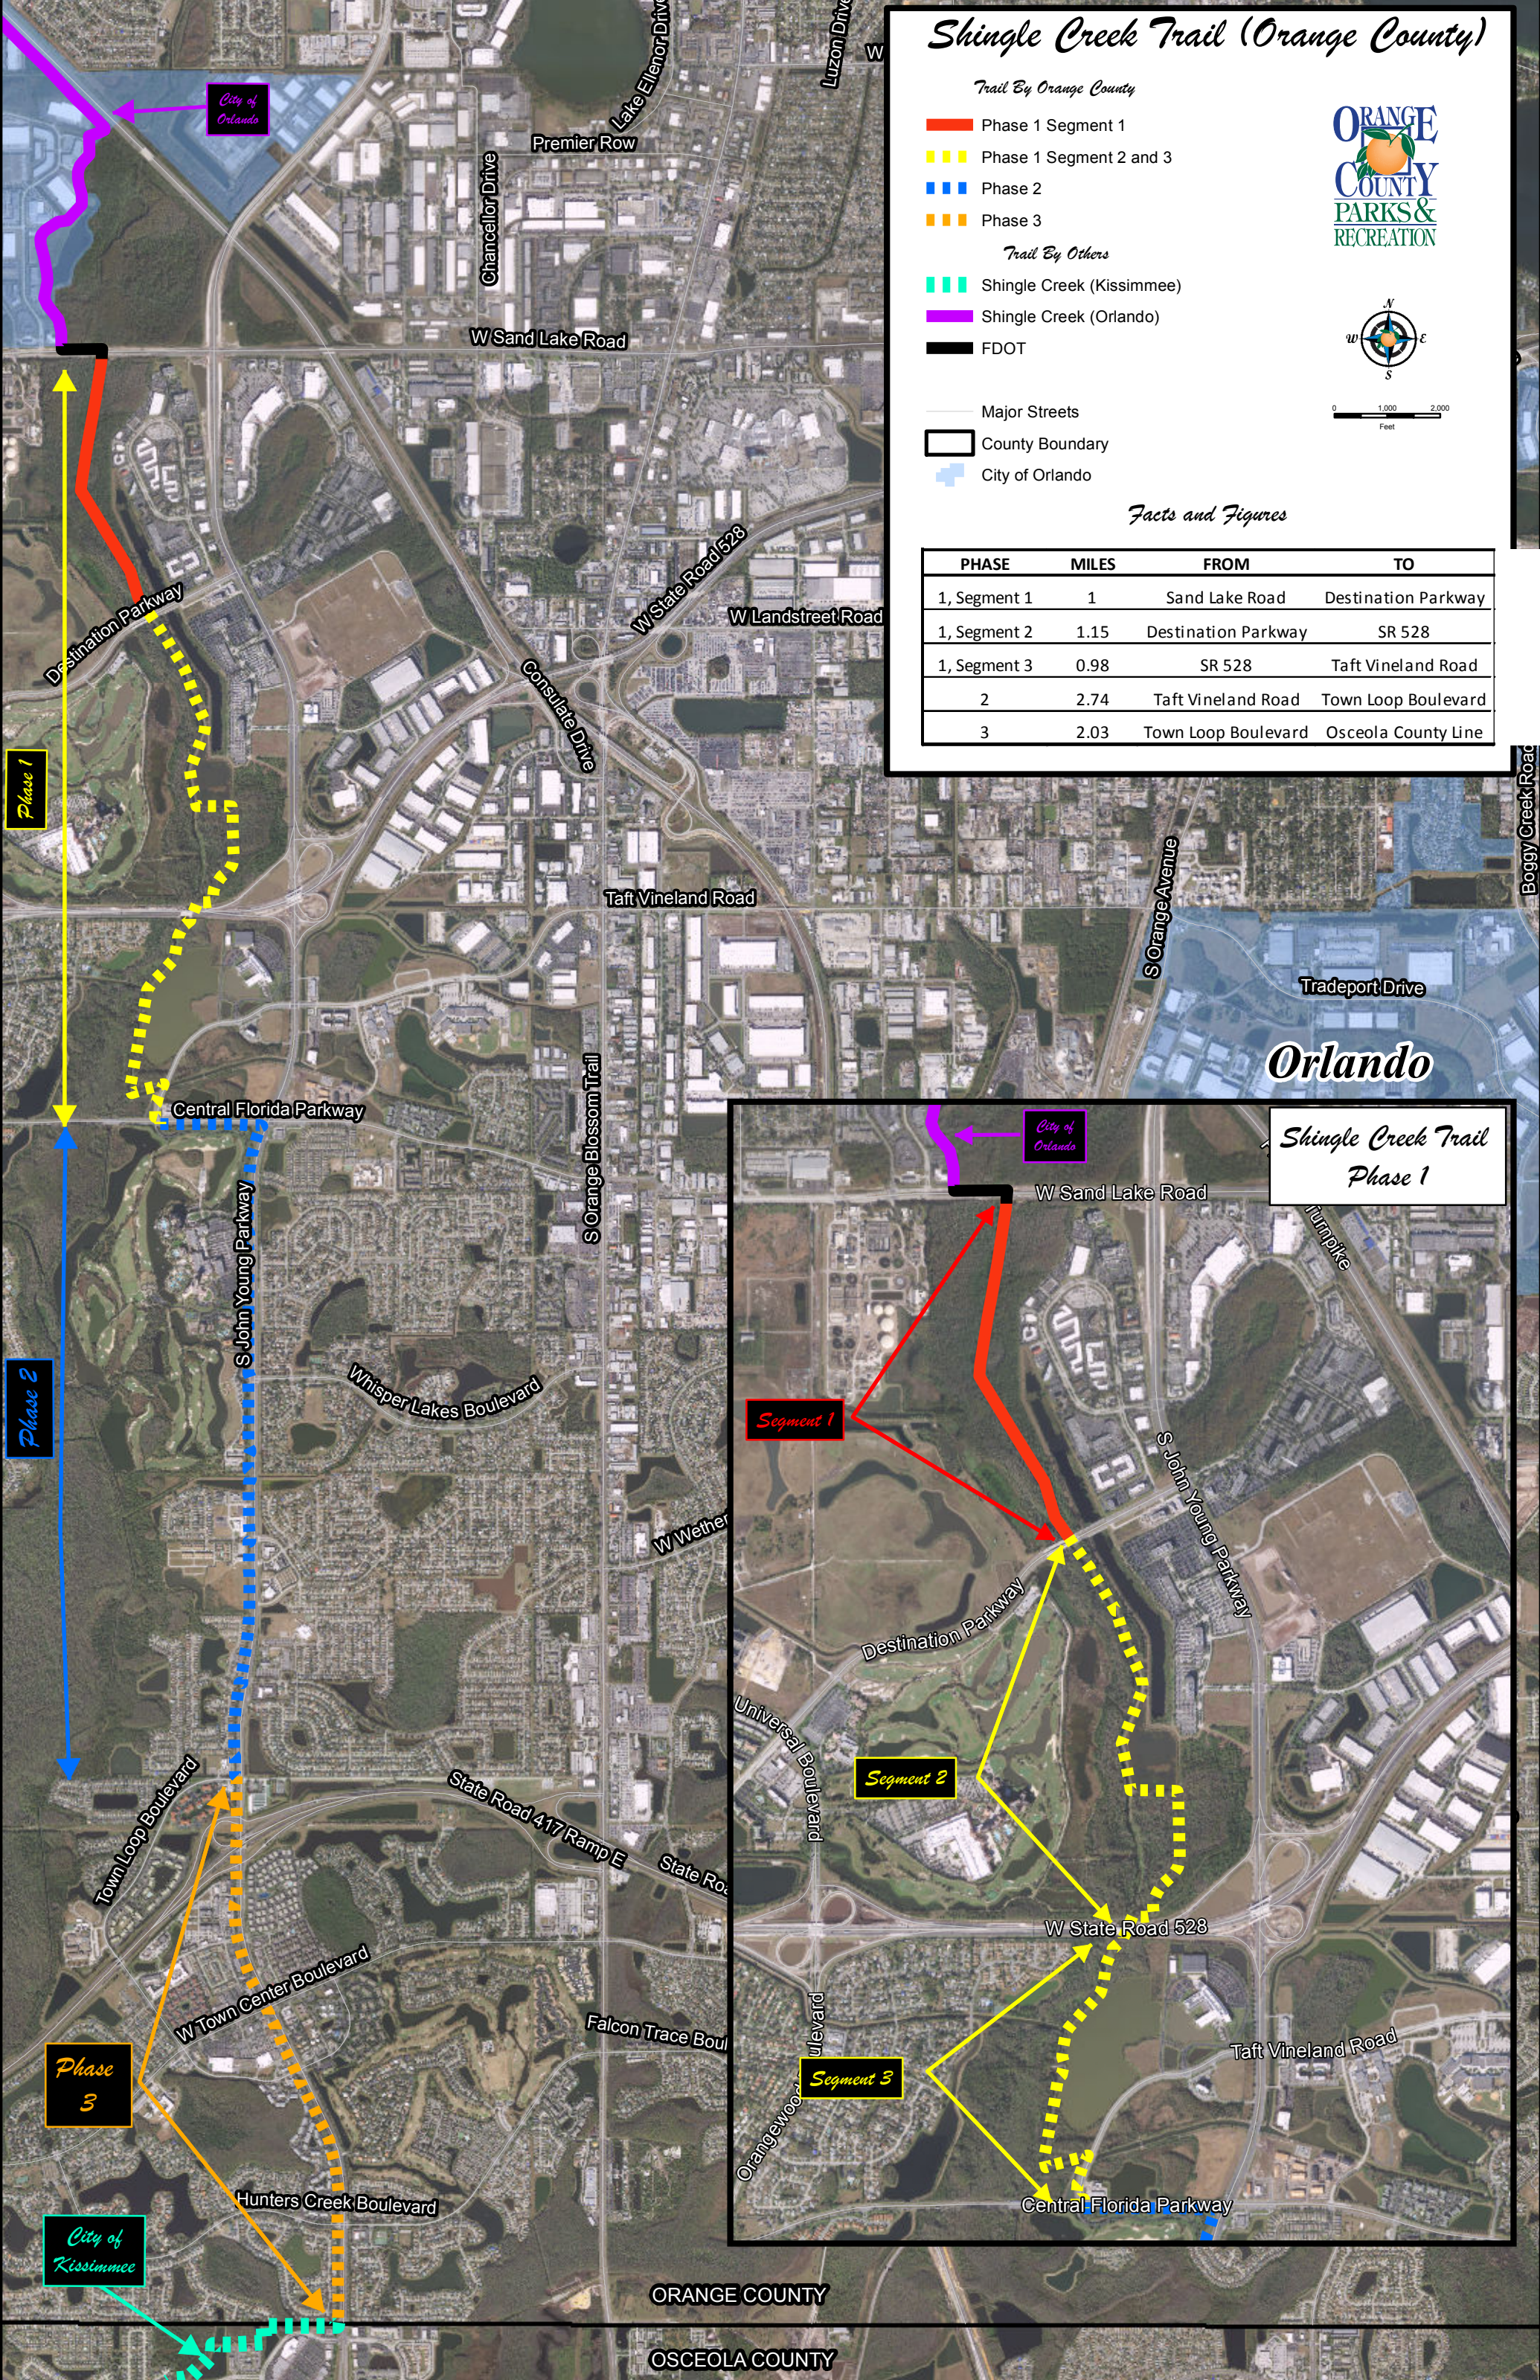

Shingle Creek Trail (Orange County)

Trail By Orange County

- Phase 1 Segment 1
- - - Phase 1 Segment 2 and 3
- - - Phase 2
- - - Phase 3

Trail By Others

- - - Shingle Creek (Kissimmee)
- Shingle Creek (Orlando)
- FDOT

- Major Streets
- County Boundary
- + City of Orlando

Facts and Figures

PHASE	MILES	FROM	TO
1, Segment 1	1	Sand Lake Road	Destination Parkway
1, Segment 2	1.15	Destination Parkway	SR 528
1, Segment 3	0.98	SR 528	Taft Vineland Road
2	2.74	Taft Vineland Road	Town Loop Boulevard
3	2.03	Town Loop Boulevard	Osceola County Line

Orlando

*Shingle Creek Trail
Phase 1*

ORANGE COUNTY

OSCEOLA COUNTY